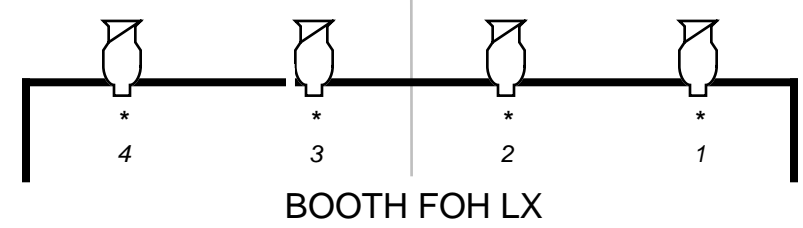

MJFT Lighting Plot

Venue: Michael J Fox Theatre
Designer: David McRae & James Dobbs
Jan 8th 2020

Light
Plot